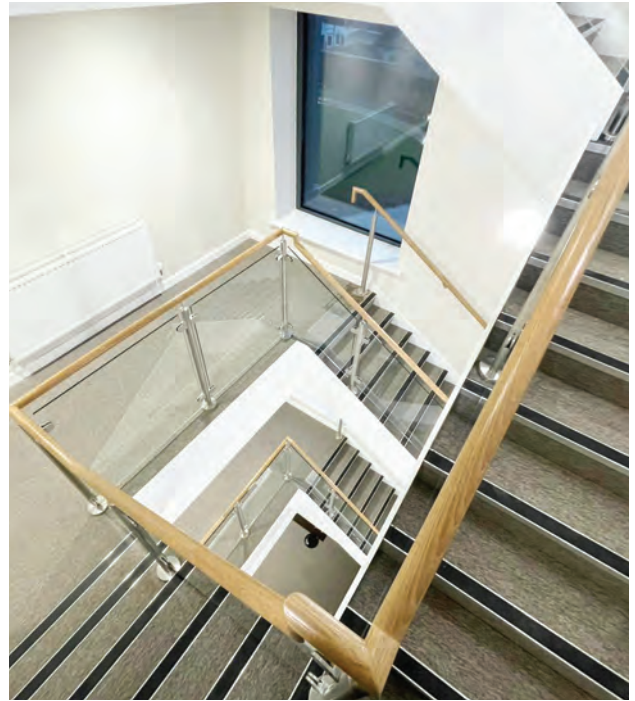

All our products are either stainless steel, mild steel, or aluminium and can be finished galvanized or powder coated to suit the needs of your project.

Each product offered can be combined with glass infill panels, either clear or opaque, perforated infill panels, and also round or square solid infill bars, all of which can be powder coated. All standard RAL colours are available.