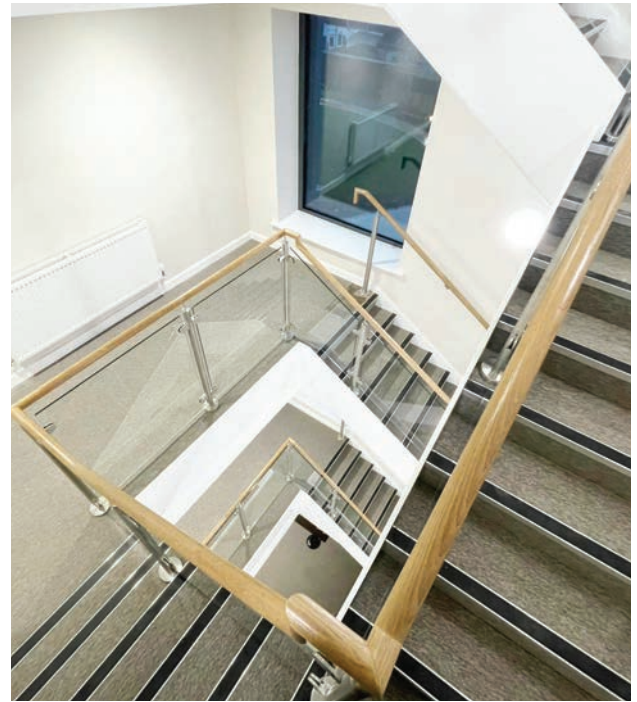

All our products are either stainless steel, mild steel, or aluminium and can be finished galvanized or powder-coated to suit the needs of your project.

Each product offered can be combined with glass infill panels, either transparent or opaque, perforated infill panels, and also round or square solid infill bars, all of which can be powder coated. All standard RAL colours are available.